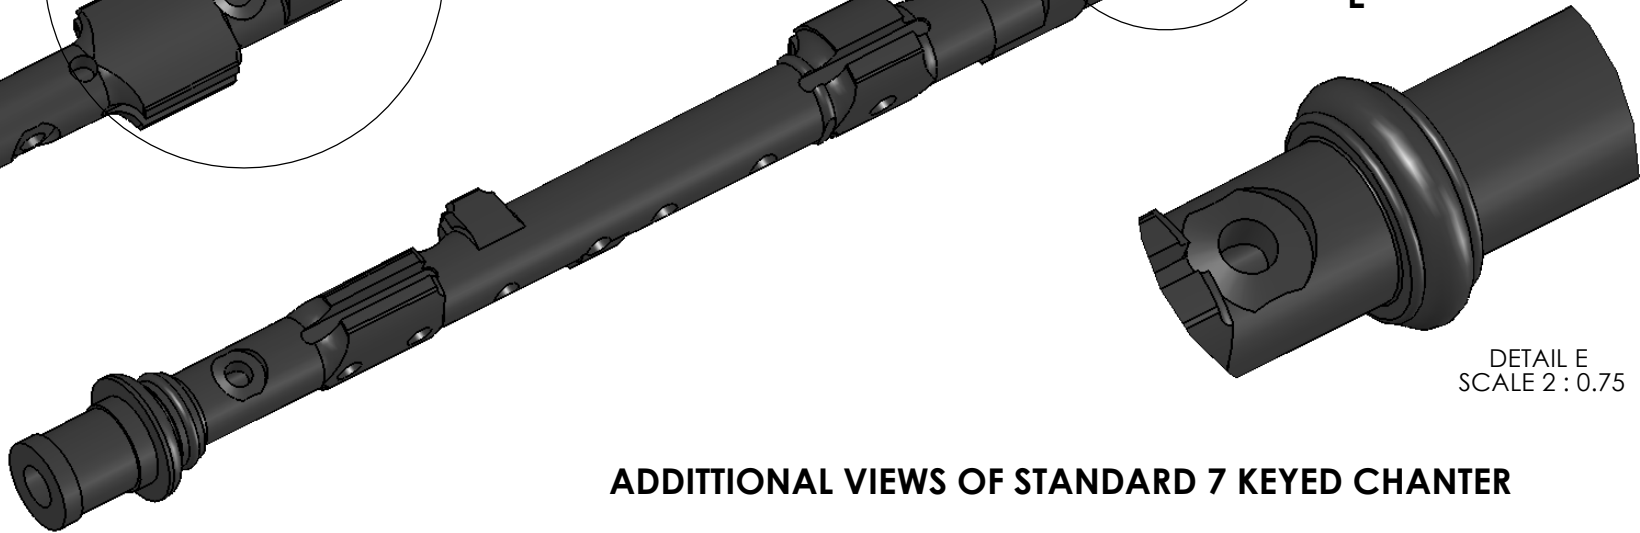

STANDARD 7 KEY CHANTER TO PLAY AT CONCERT "G" PITCH

DETAIL D
SCALE 2 : 0.75

D

E

DETAIL E
SCALE 2 : 0.75

ADDITIONAL VIEWS OF STANDARD 7 KEYED CHANTER