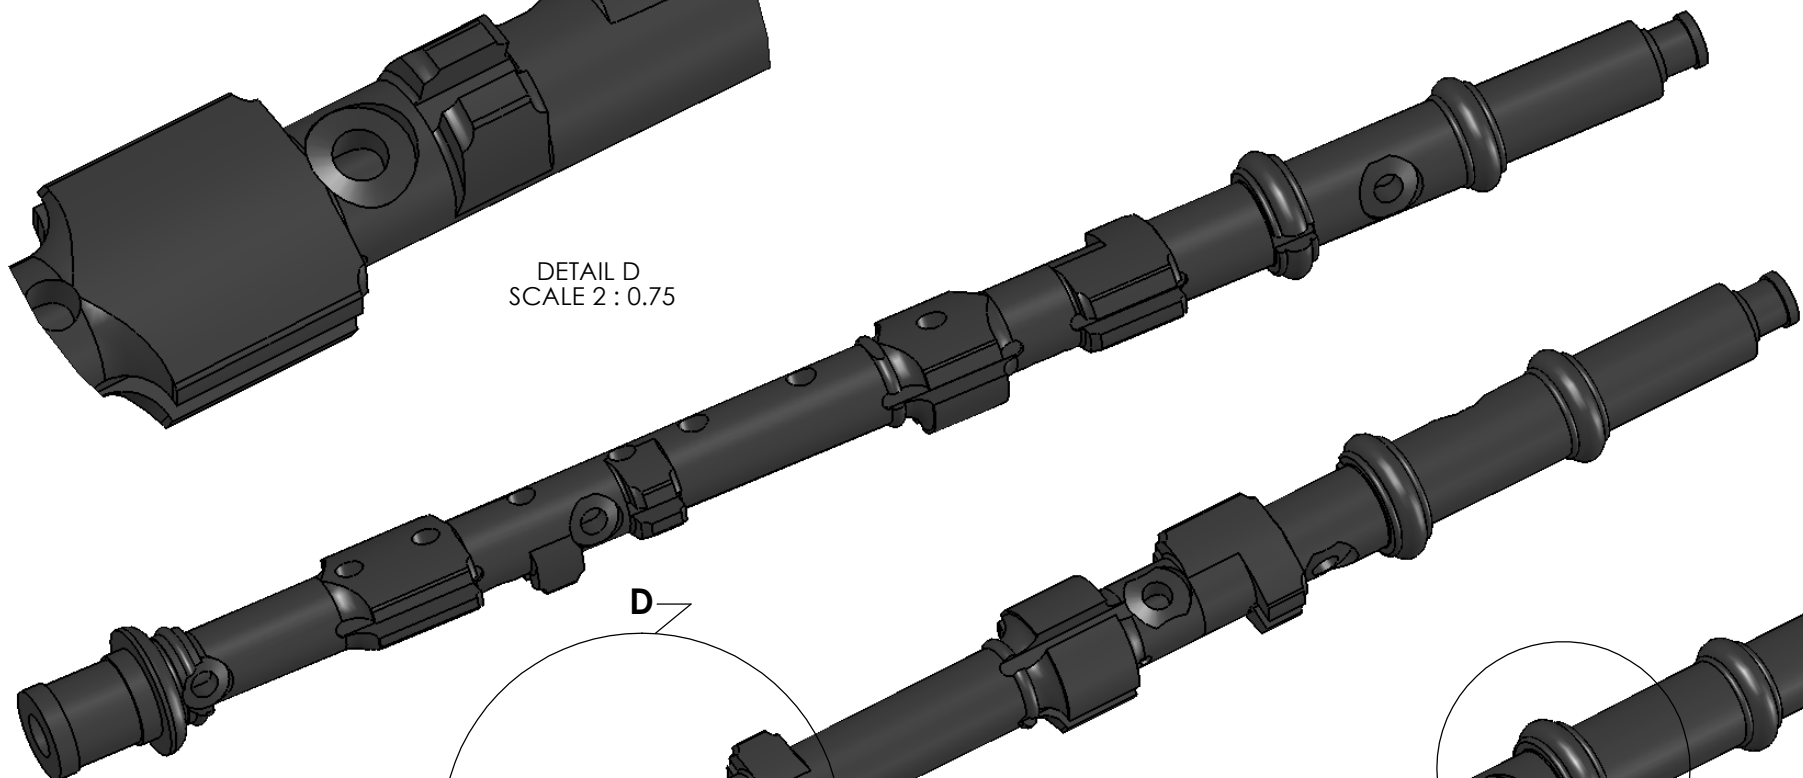

STANDARD 7 KEY CHANTER TO PLAY AT CONCERT "G" PITCH

DETAIL D
SCALE 2 : 0.75

D

E

DETAIL E
SCALE 2 : 0.75

ADDITIONAL VIEWS OF STANDARD 7 KEYED CHANTER