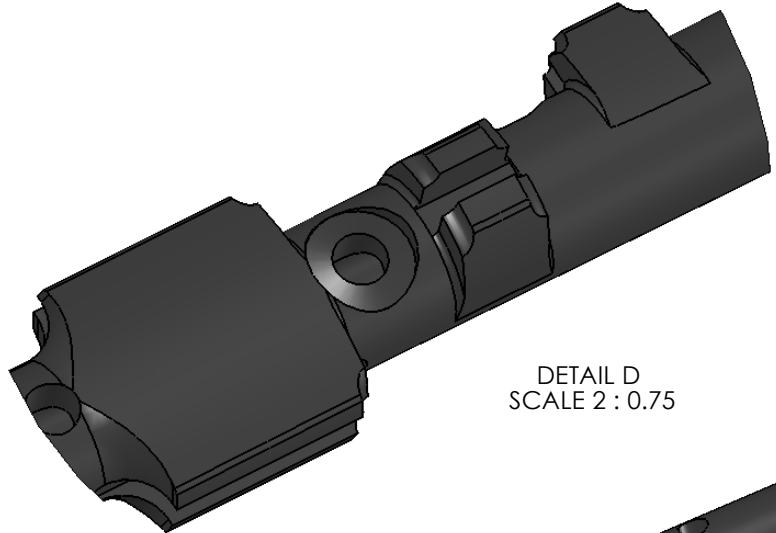

STANDARD 7 KEY CHANTER TO PLAY AT CONCERT "G" PITCH

DETAIL D
SCALE 2 : 0.75

D

E

DETAIL E
SCALE 2 : 0.75

ADDITIONAL VIEWS OF STANDARD 7 KEYED CHANTER