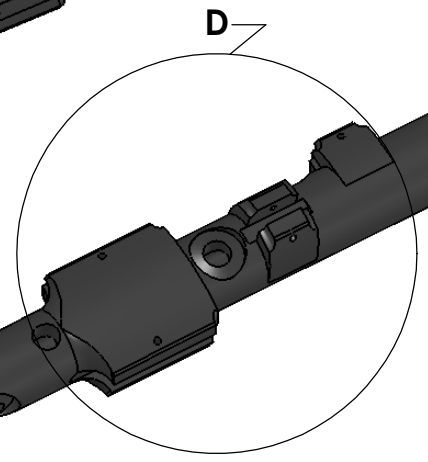

STANDARD 7 KEY CHANTER TO PLAY AT CONCERT "F" PITCH

DETAIL D  
SCALE 2 : 0.75

DETAIL E  
SCALE 2 : 0.75

**ADDITIONAL VIEWS OF STANDARD 7 KEYED CHANTER**