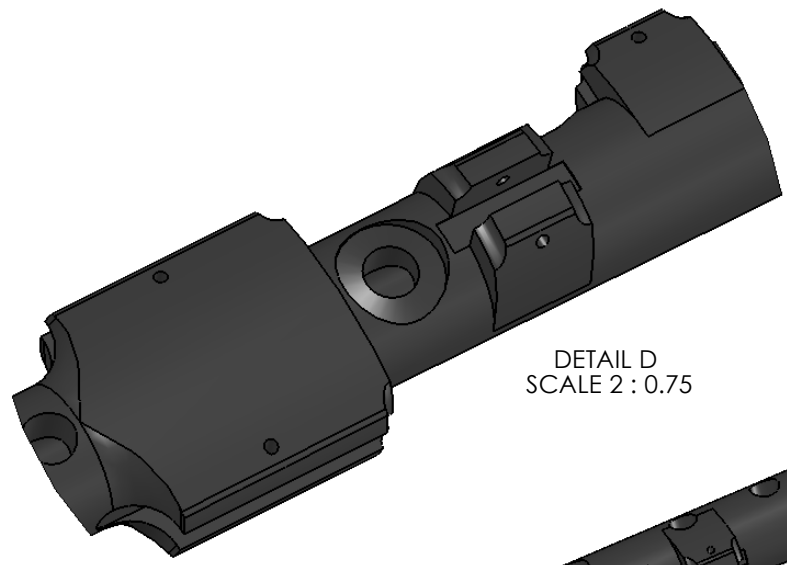

STANDARD 7 KEY CHANTER TO PLAY AT CONCERT "F" PITCH

DETAIL D  
SCALE 2 : 0.75

DETAIL E  
SCALE 2 : 0.75

**ADDITIONAL VIEWS OF STANDARD 7 KEYED CHANTER**