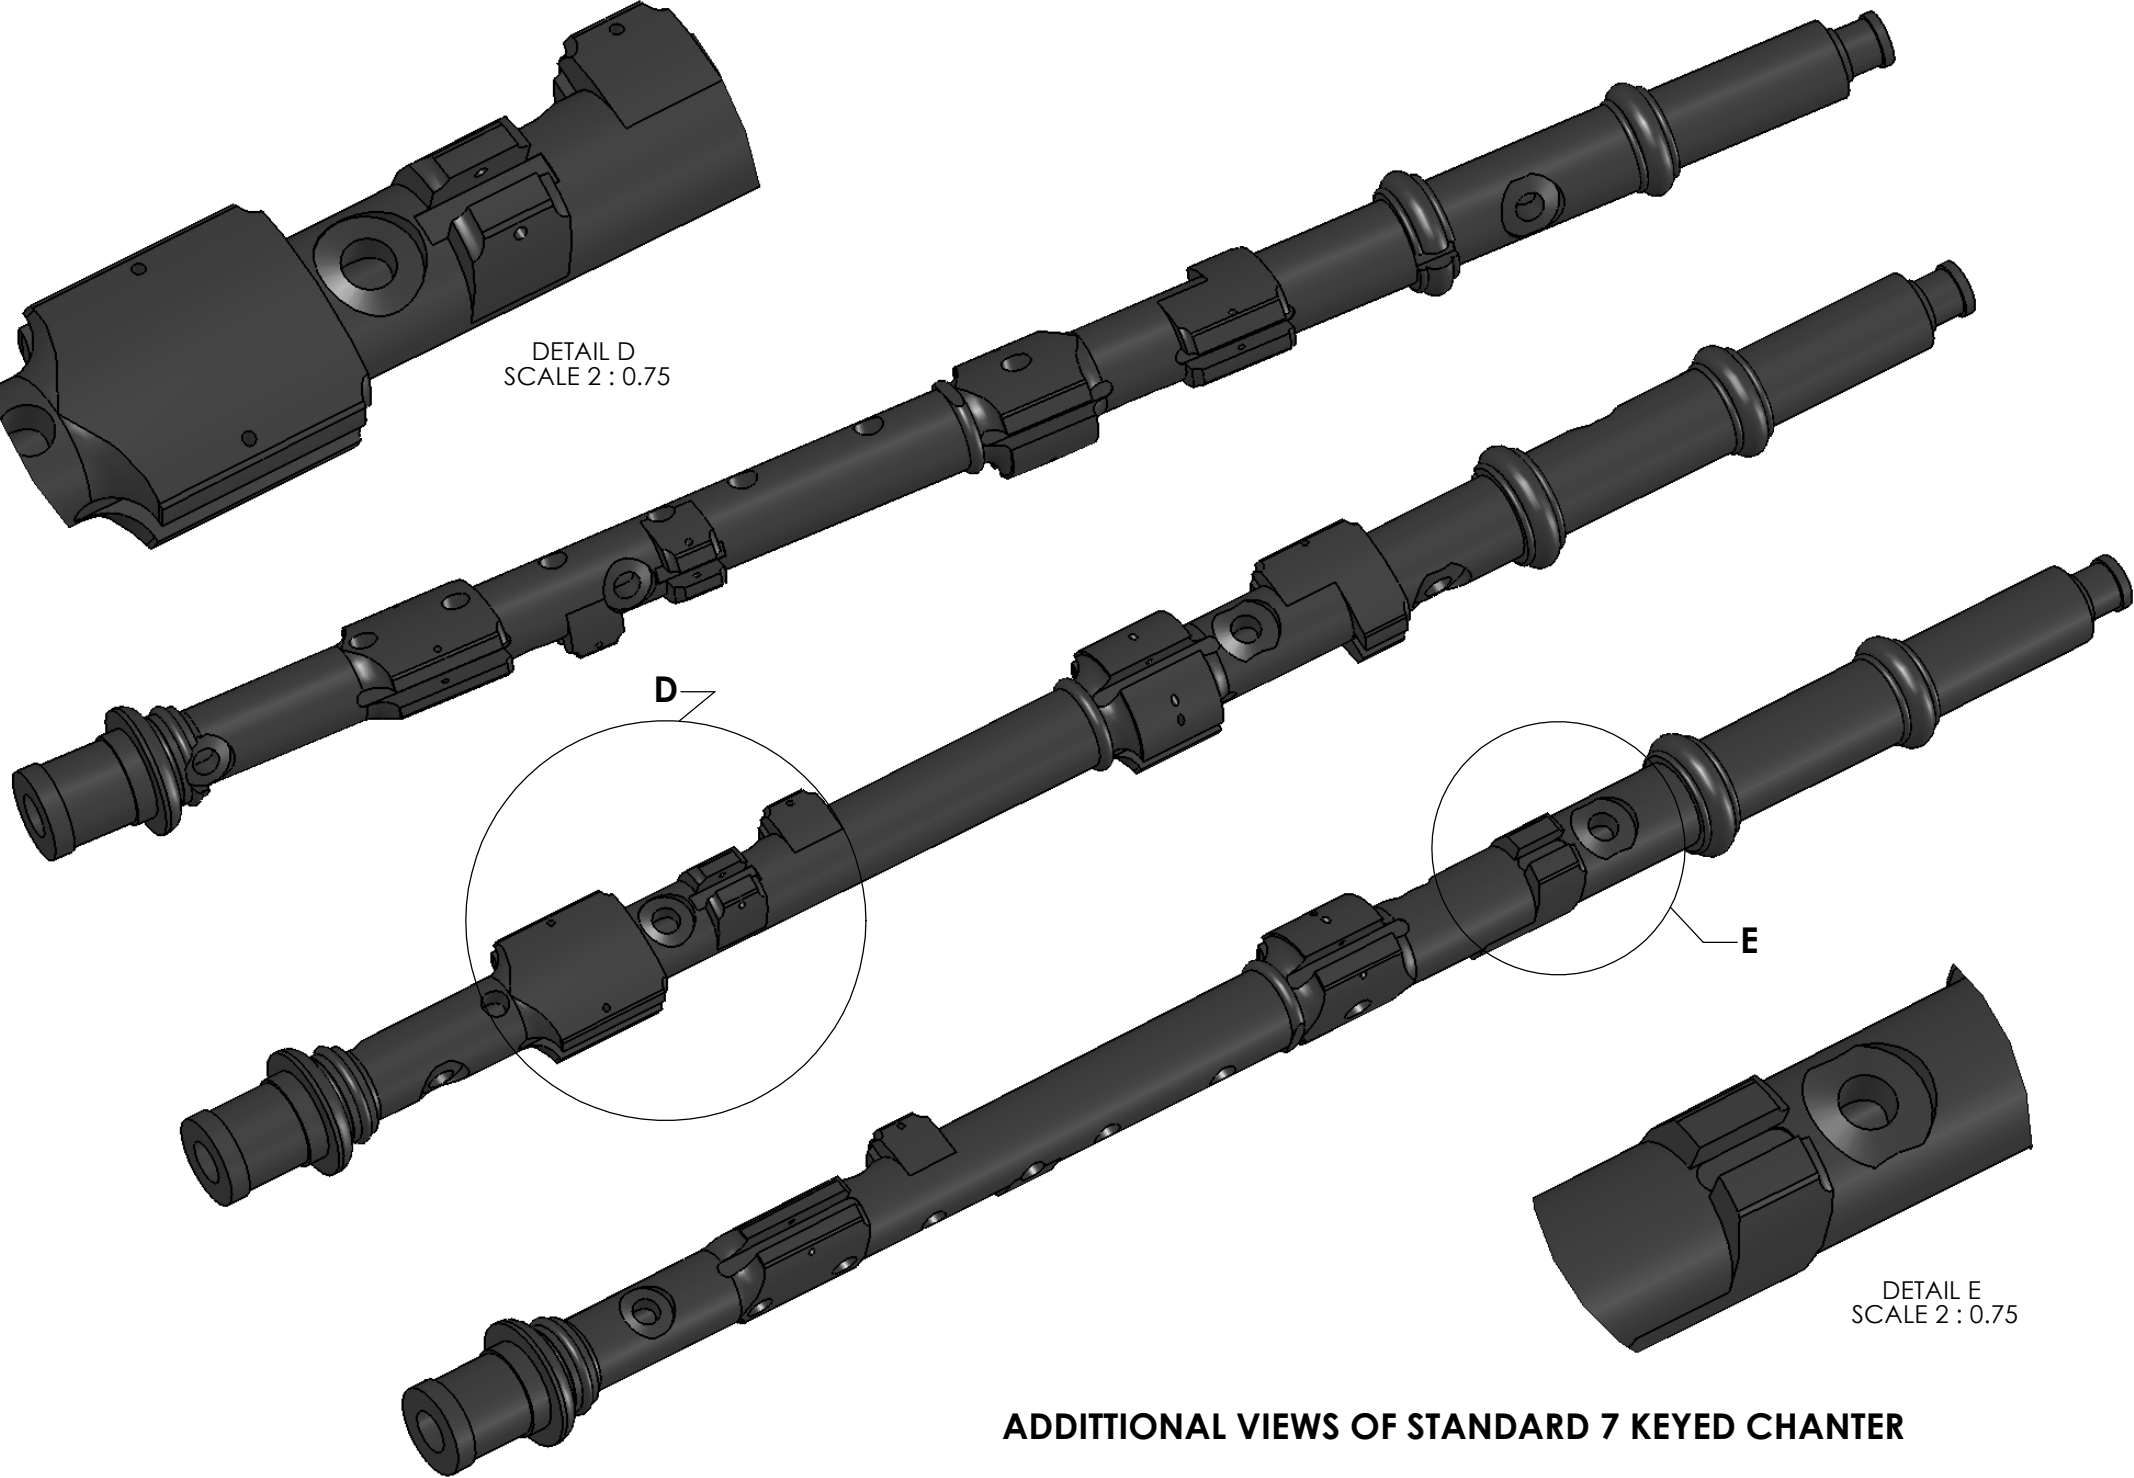

STANDARD 7 KEY CHANTER TO PLAY AT CONCERT "F" PITCH

DETAIL D  
SCALE 2 : 0.75

DETAIL E  
SCALE 2 : 0.75

**ADDITIONAL VIEWS OF STANDARD 7 KEYED CHANTER**