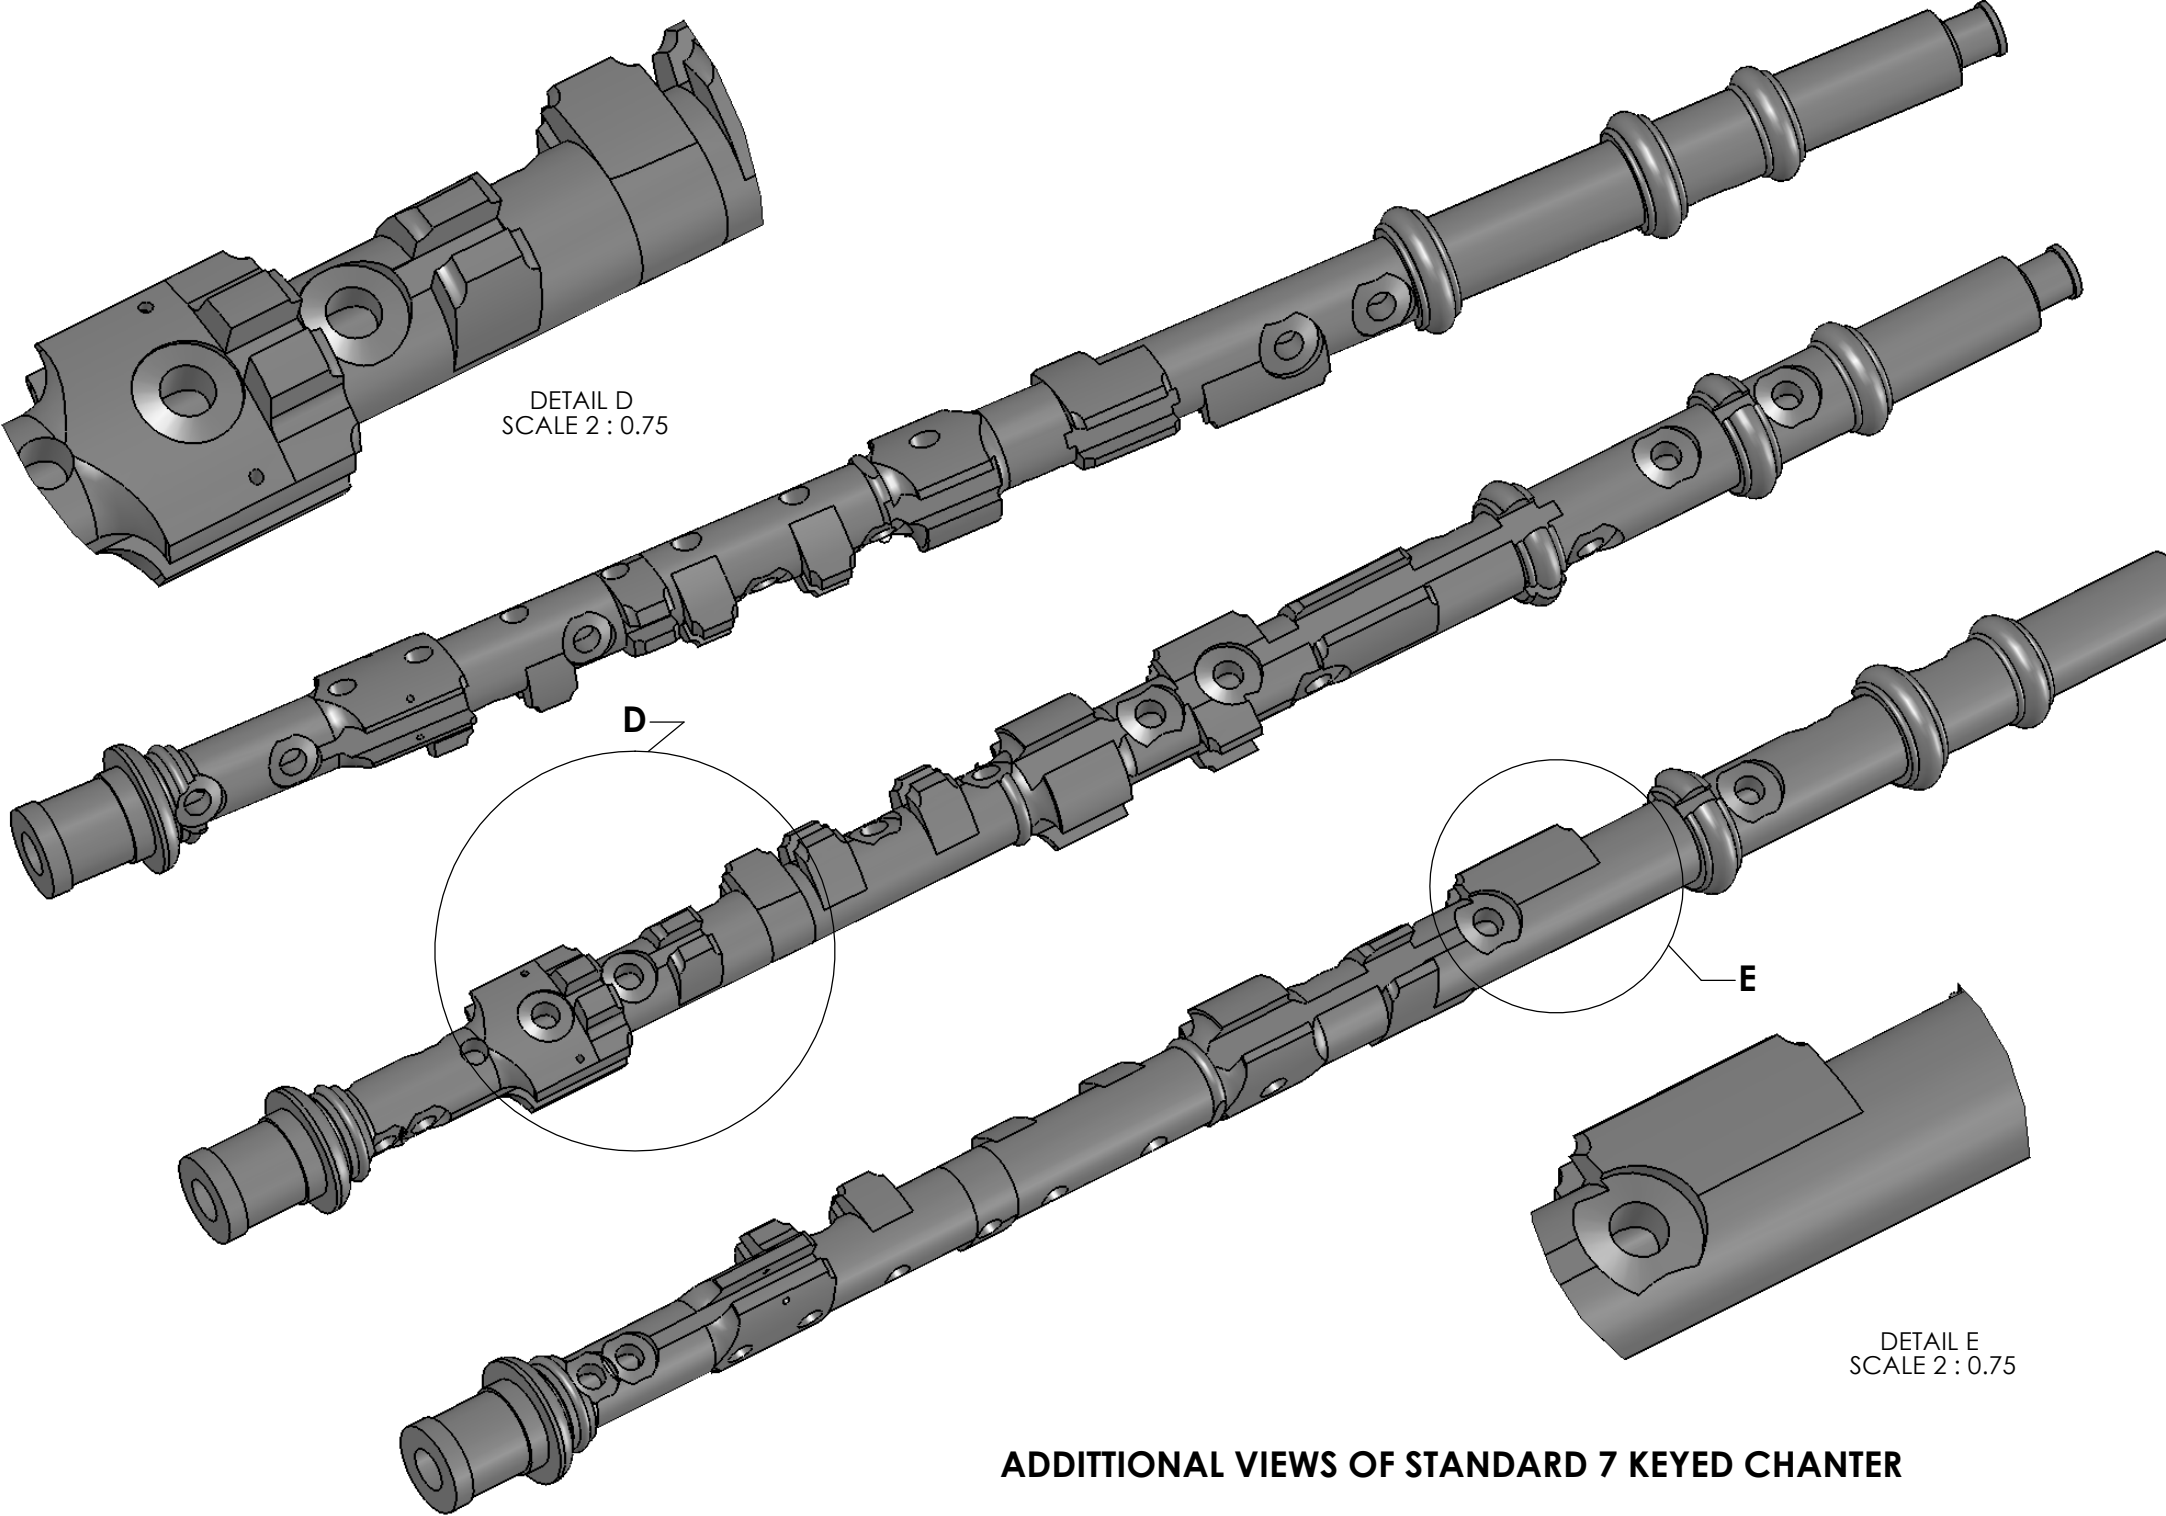

17 KEY CHANTER TO PLAY AT CONCERT "G" PITCH

DETAIL D
SCALE 2 : 0.75

DETAIL E
SCALE 2 : 0.75

ADDITIONAL VIEWS OF STANDARD 7 KEYED CHANTER