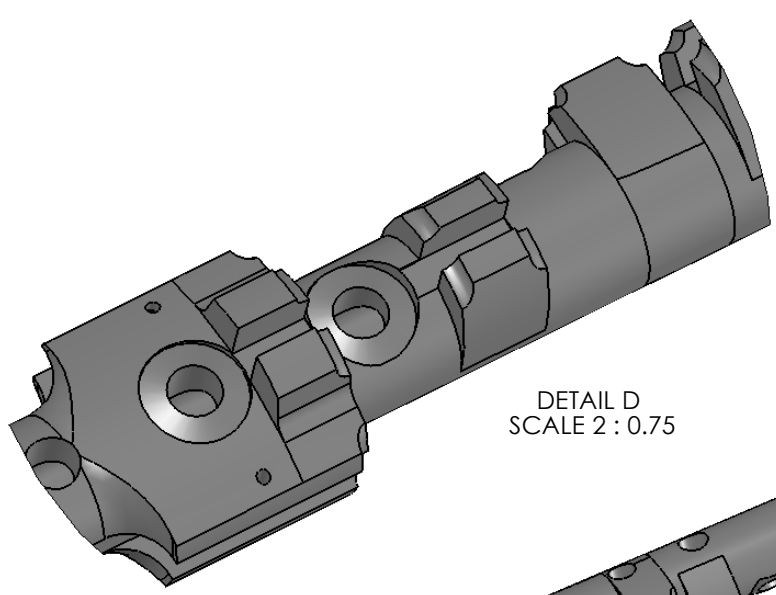

17 KEY CHANTER TO PLAY AT CONCERT "G" PITCH

DETAIL D
SCALE 2 : 0.75

DETAIL E
SCALE 2 : 0.75

ADDITIONAL VIEWS OF STANDARD 7 KEYED CHANTER