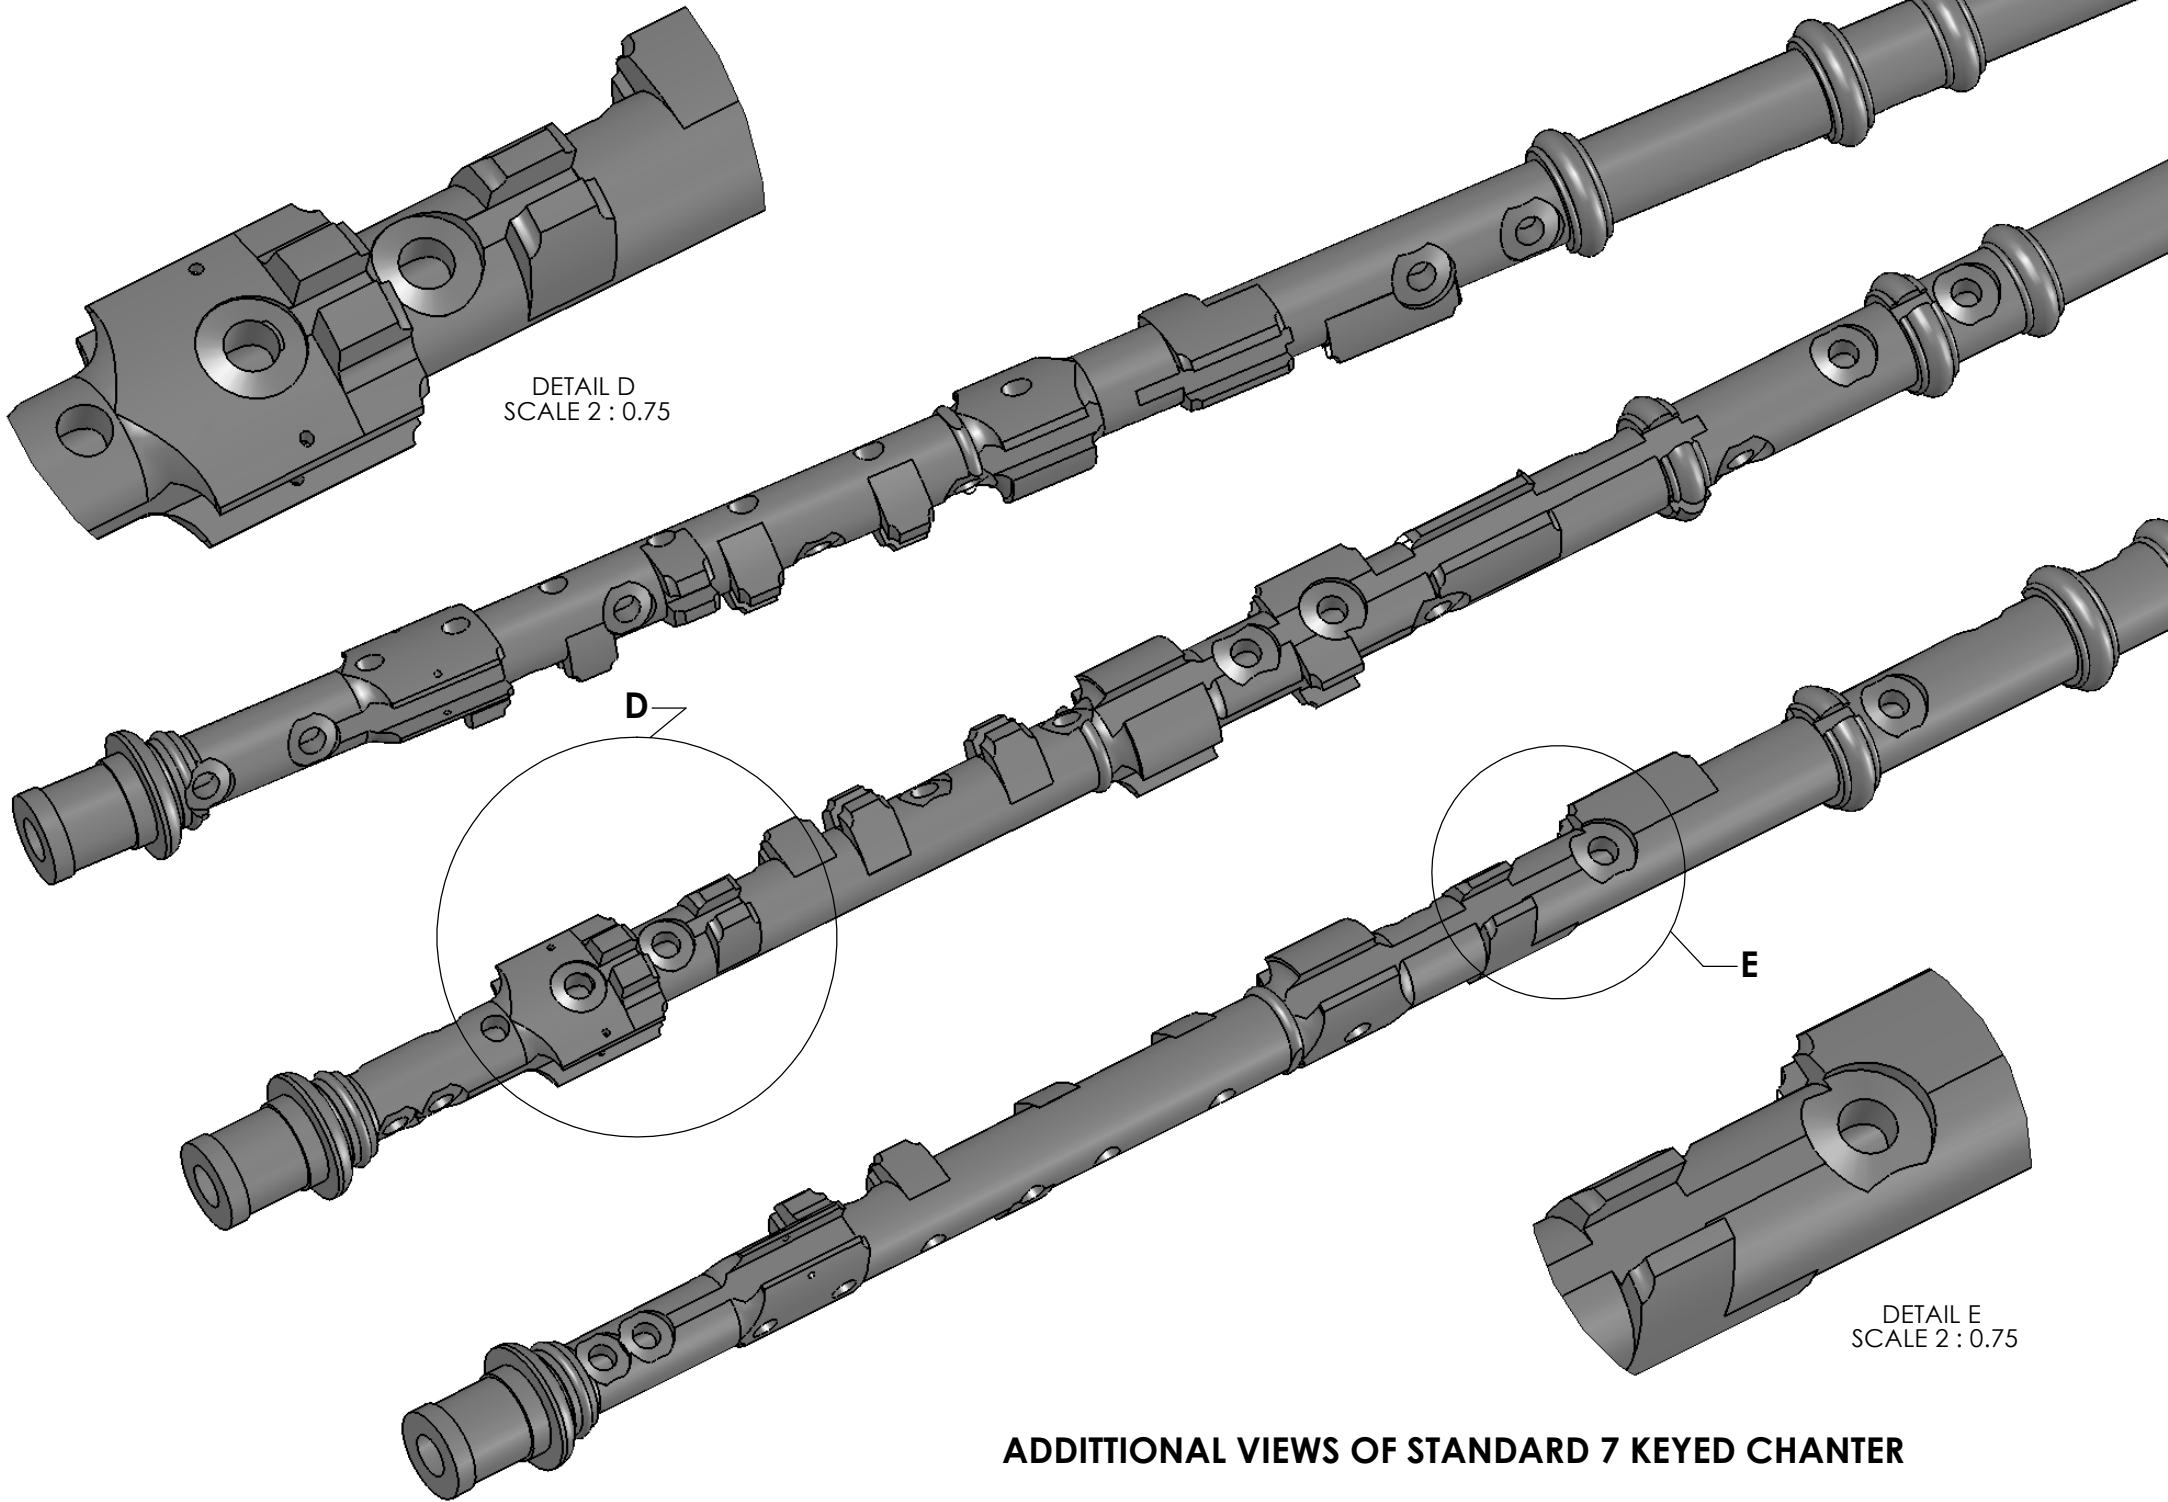

17 KEY CHANTER TO PLAY AT CONCERT "F" PITCH

DETAIL D  
SCALE 2 : 0.75

D

E

DETAIL E  
SCALE 2 : 0.75

**ADDITIONAL VIEWS OF STANDARD 7 KEYED CHANTER**