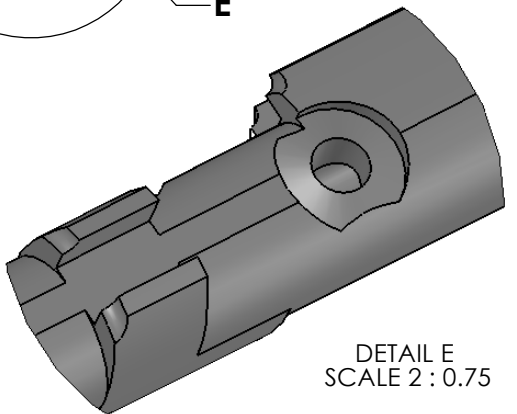

17 KEY CHANTER TO PLAY AT CONCERT "F" PITCH

DETAIL D  
SCALE 2 : 0.75

D

E

DETAIL E  
SCALE 2 : 0.75

**ADDITIONAL VIEWS OF STANDARD 7 KEYED CHANTER**