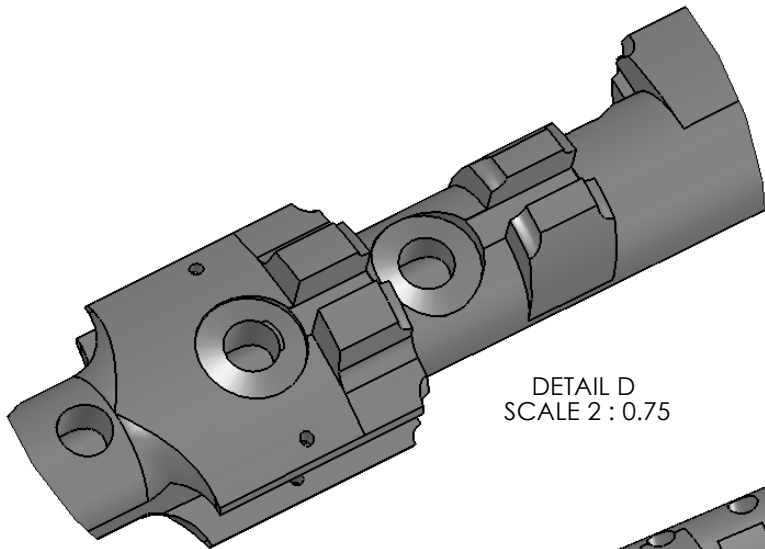

17 KEY CHANTER TO PLAY AT CONCERT "F" PITCH

DETAIL D  
SCALE 2 : 0.75

D

E

DETAIL E  
SCALE 2 : 0.75

**ADDITIONAL VIEWS OF STANDARD 7 KEYED CHANTER**