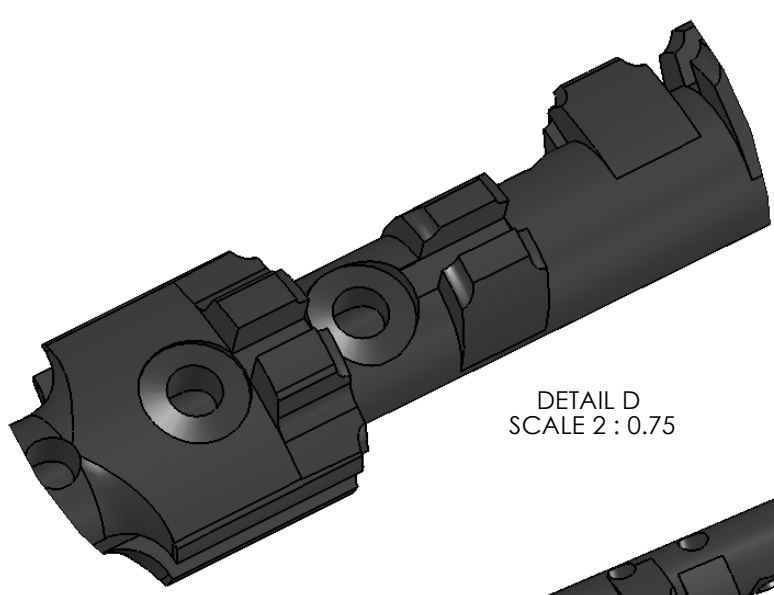

- NOTE**
1. UNDIMENSIONED FEATURES MAY BE SCALED FROM THE DRAWING.
 2. THE BOTTOM G# HOLE IS Ø4.0 AND THE PAD IS Ø8.0

16 KEY CHUNTER TO PLAY AT CONCERT "G" PITCH

DETAIL D
SCALE 2 : 0.75

D

E

DETAIL E
SCALE 2 : 0.75

ADDITIONAL VIEWS OF STANDARD 7 KEYED CHANTER