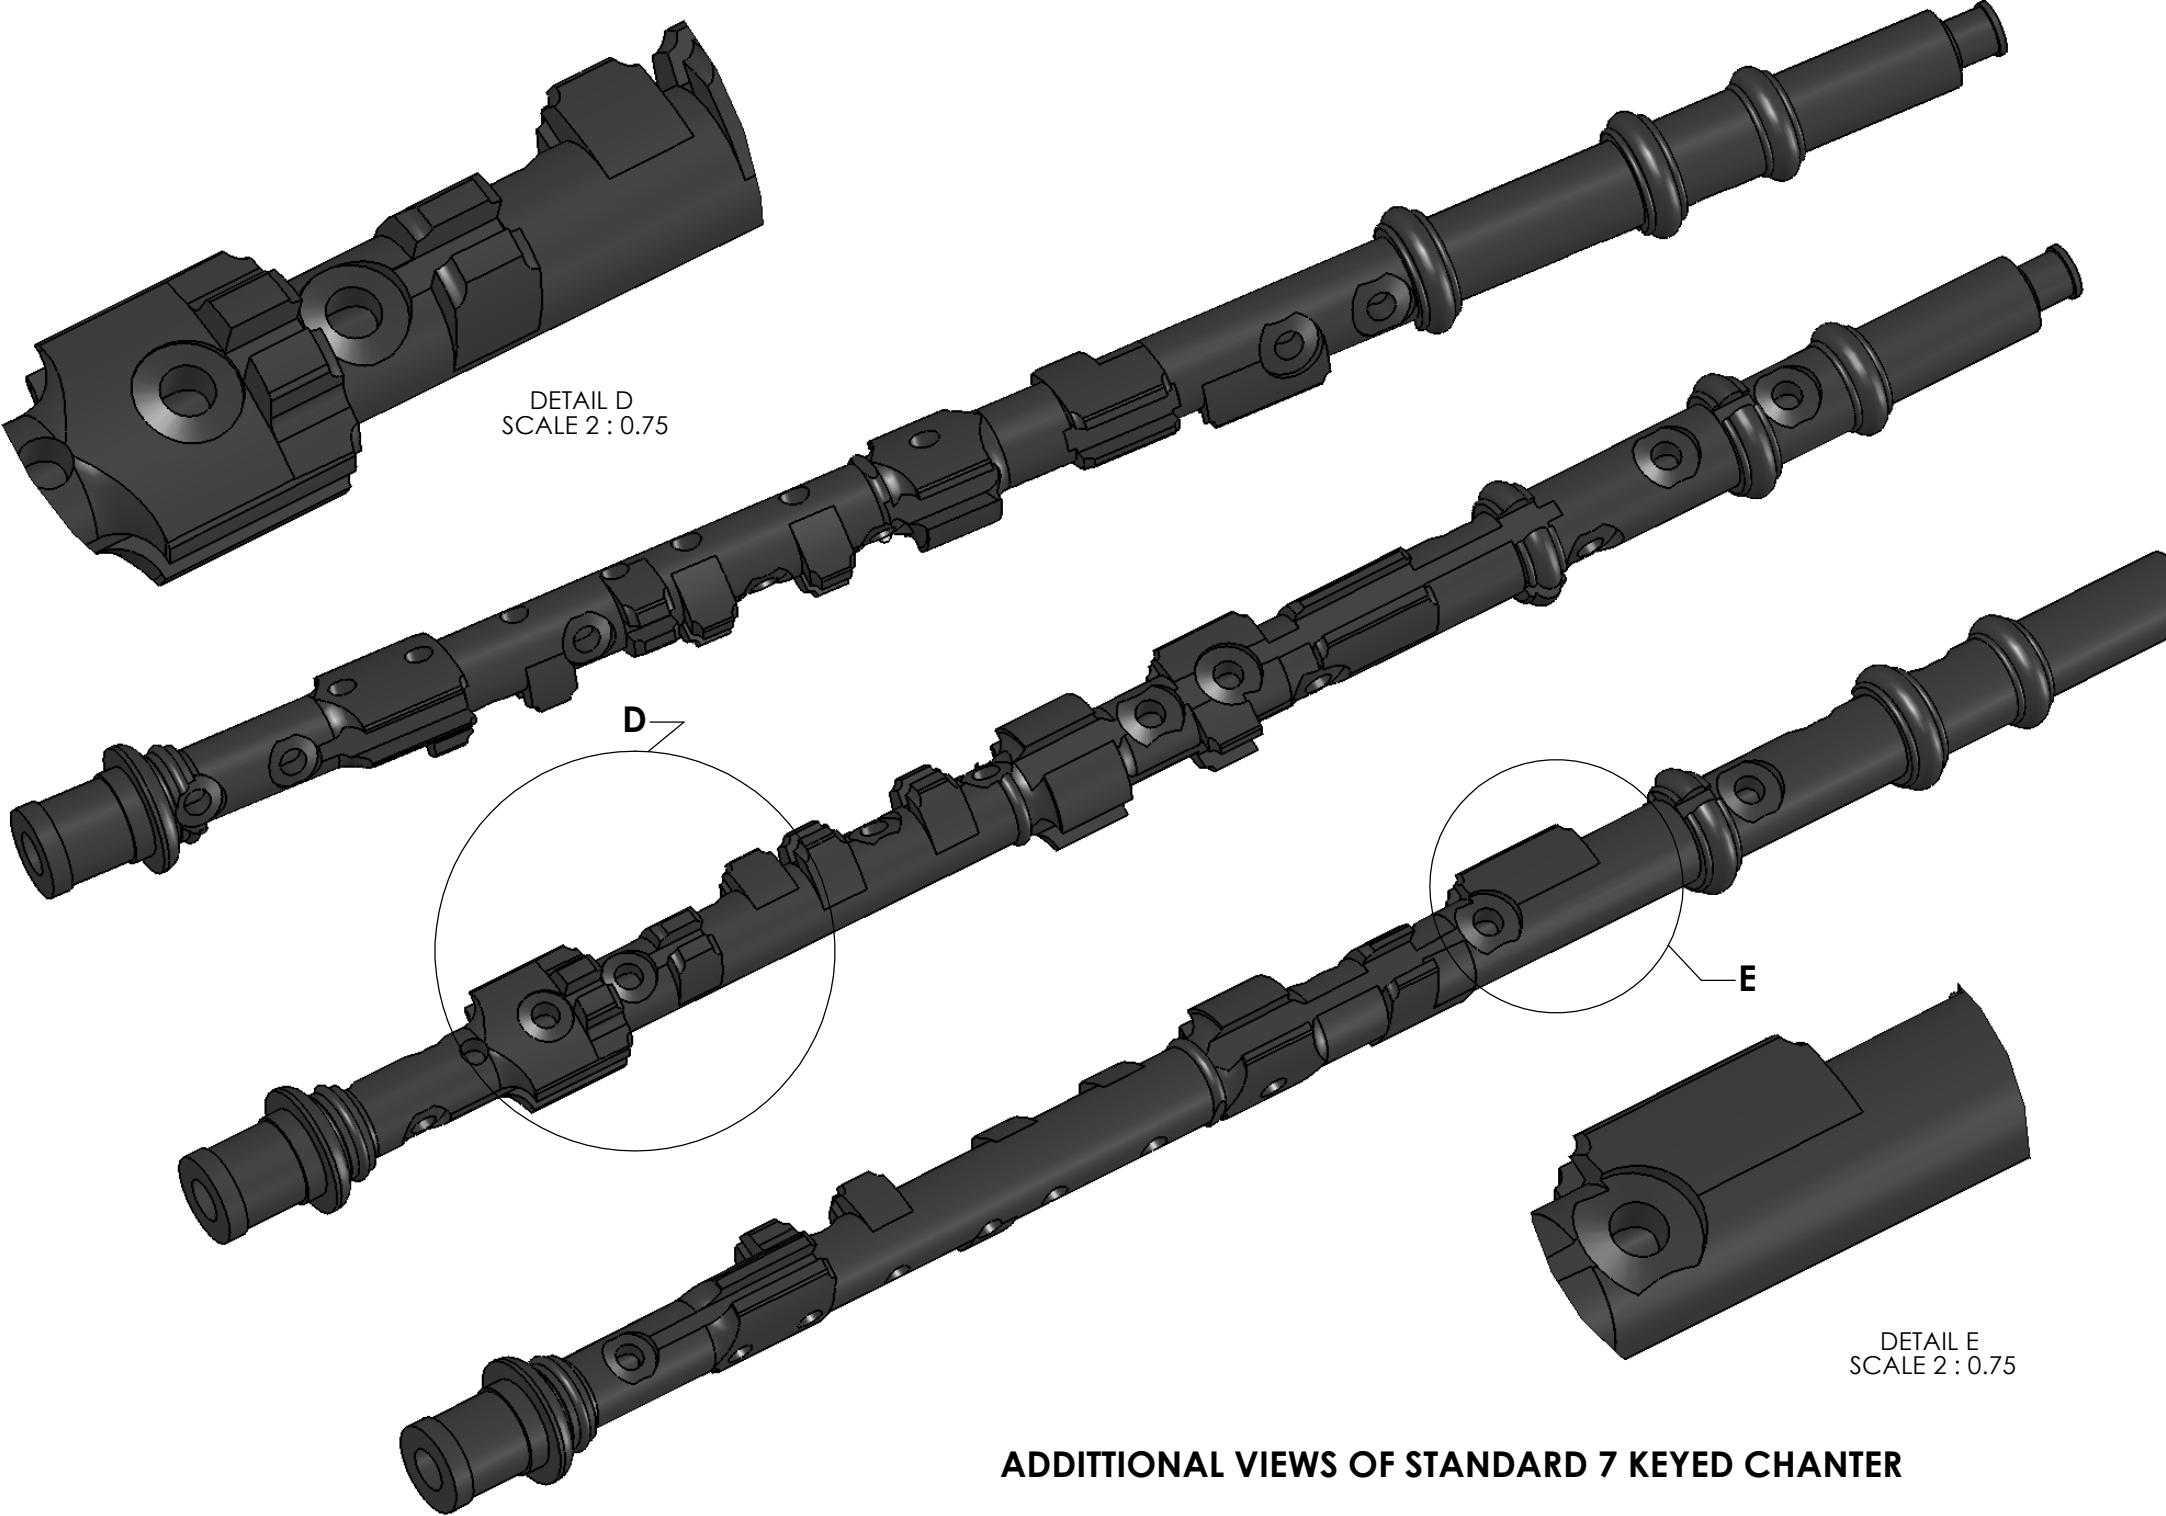

- NOTE**
1. UNDIMENSIONED FEATURES MAY BE SCALED FROM THE DRAWING.
 2. THE BOTTOM G# HOLE IS Ø4.0 AND THE PAD IS Ø8.0

16 KEY CHUNTER TO PLAY AT CONCERT "G" PITCH

DETAIL D
SCALE 2 : 0.75

D

E

DETAIL E
SCALE 2 : 0.75

ADDITIONAL VIEWS OF STANDARD 7 KEYED CHANTER