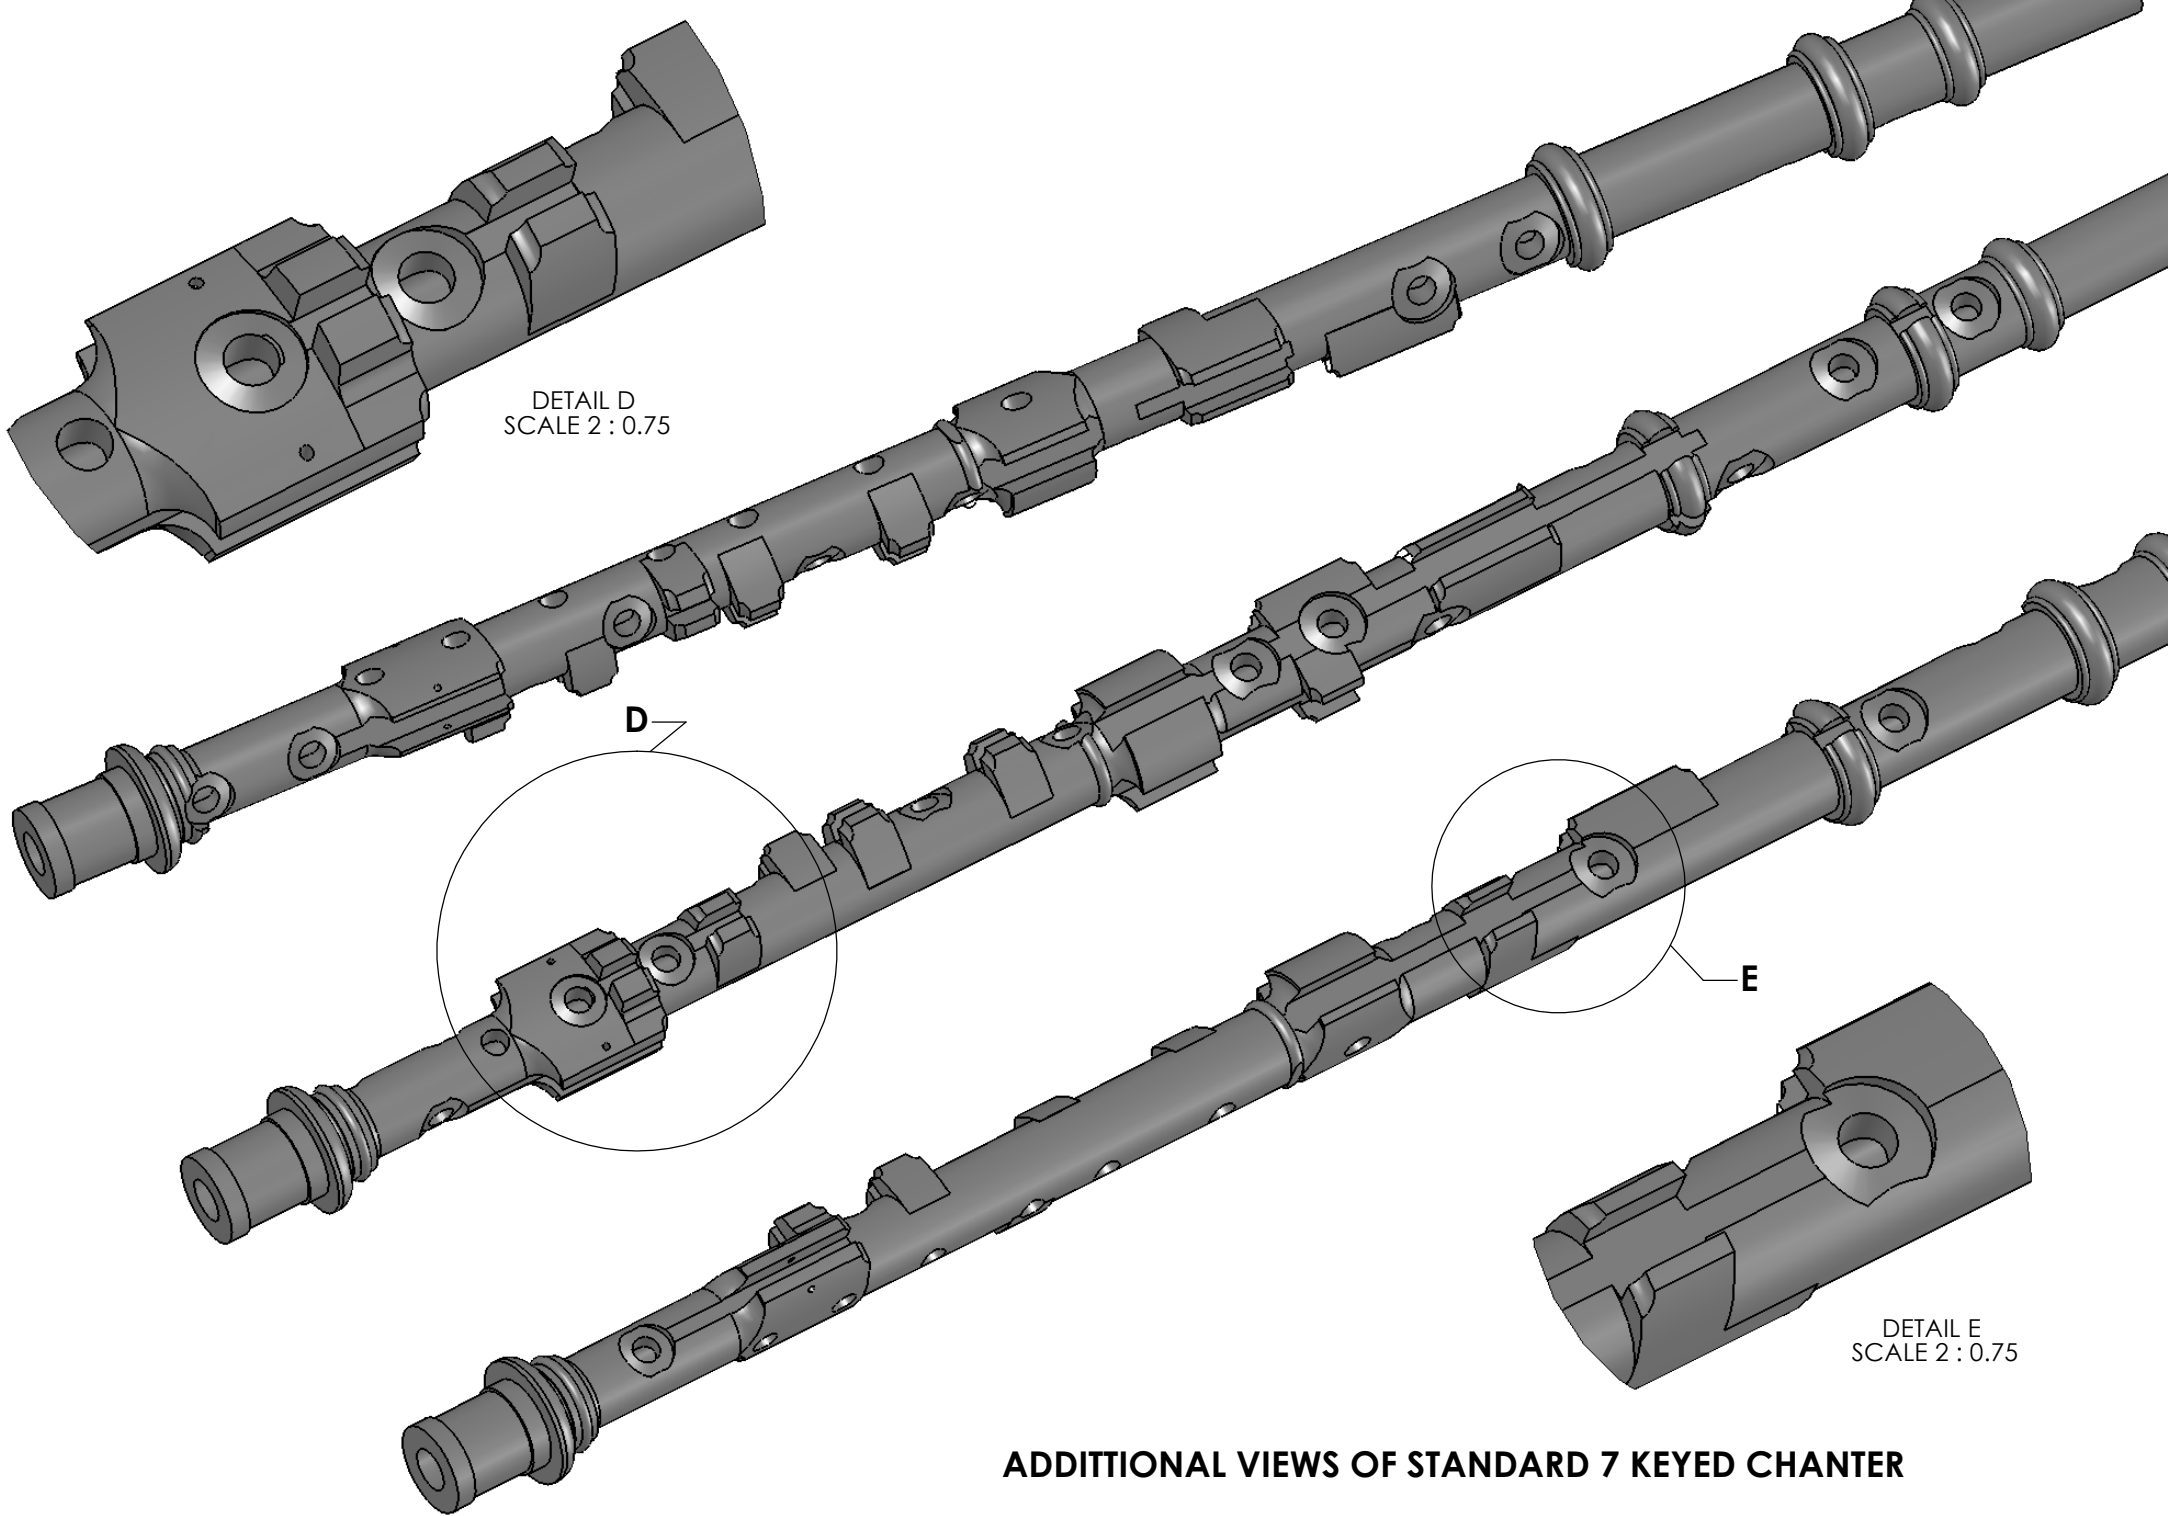

16 KEY CHANTER TO PLAY AT CONCERT "F" PITCH

DETAIL D
SCALE 2 : 0.75

DETAIL E
SCALE 2 : 0.75

ADDITIONAL VIEWS OF STANDARD 7 KEYED CHANTER